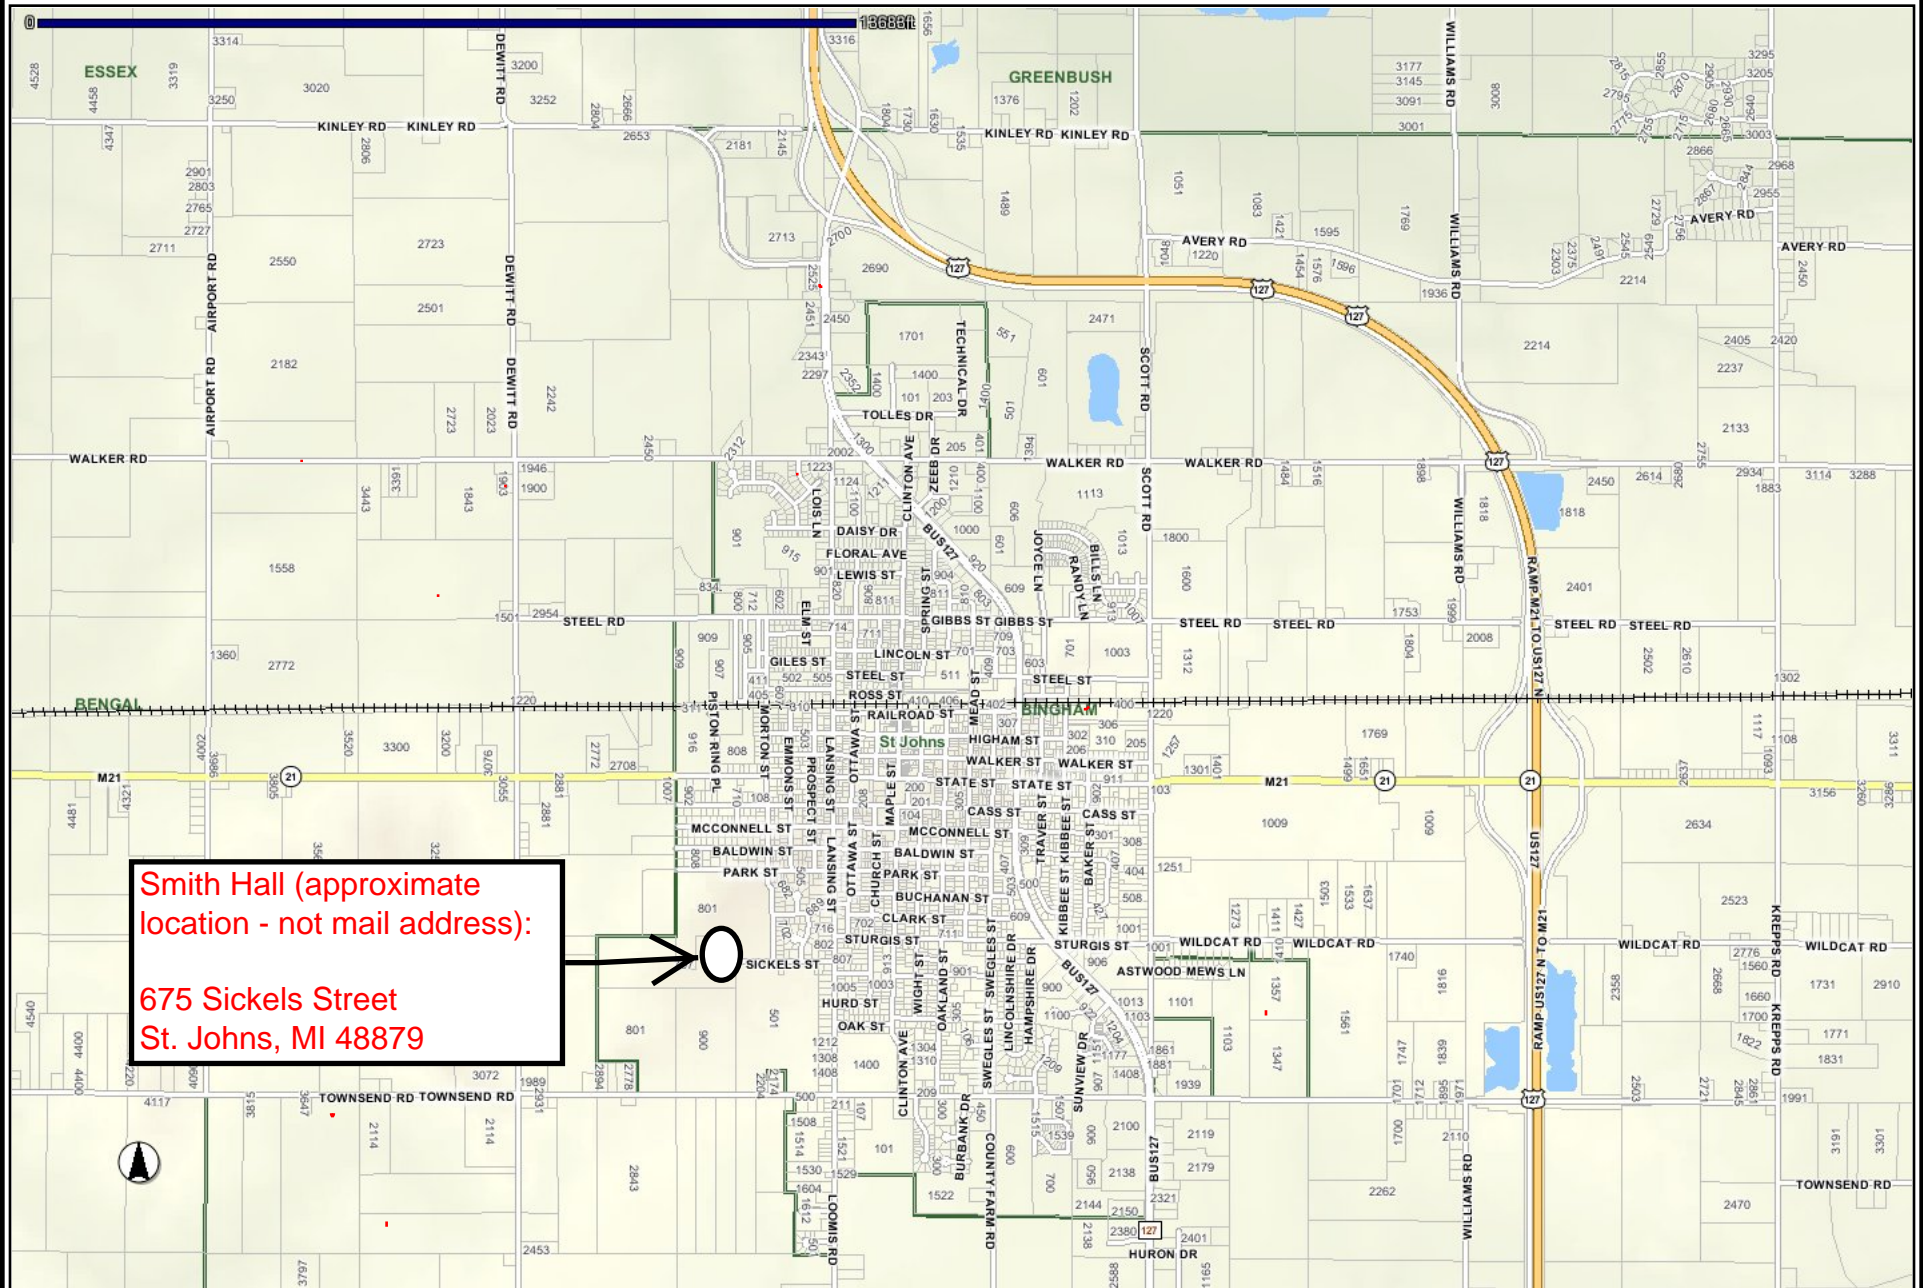

Driving Directions to Smith Hall Provided on Reverse Side

Smith Hall (approximate location - not mail address):
675 Sickels Street
St. Johns, MI 48879

This map is neither a legally recorded map nor a survey and is not intended to be used as one. This map is a compilation of records, information and data located in various city, county, state and federal offices and other sources regarding the area shown, and is to be used for reference purposes only. The user of this map acknowledges that the City/County shall not be liable for any damages, and expressly waives all claims, and agrees to defend, indemnify, and hold harmless the City/County from any and all claims brought by the User, its employees or agents, or third parties which arise out of the User's access or use of data provided. IN OTHER WORDS, USE AT YOUR OWN RISK !!! Map Created: 11/4/2010